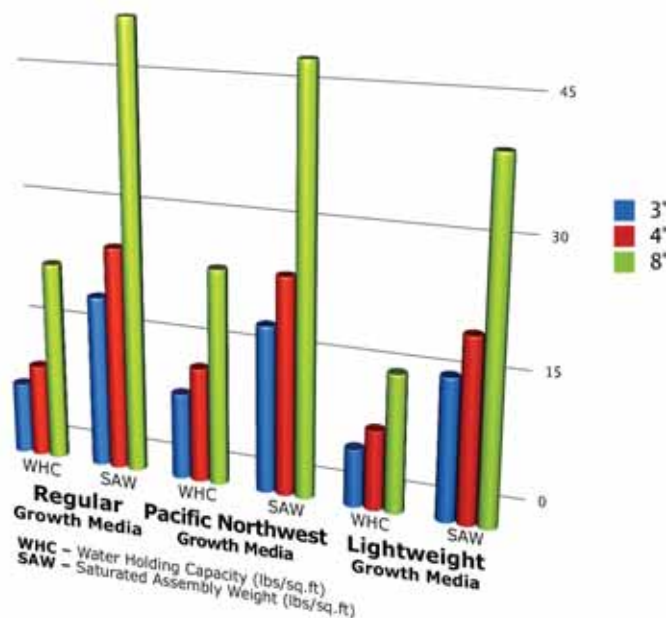

### Cumulative Water Retention in a Carlisle Roof Garden System (Per Sq. Ft.)

A 10,000 square foot, 4" deep Carlisle Roof Garden can retain up to 13,000 gallons of rainwater